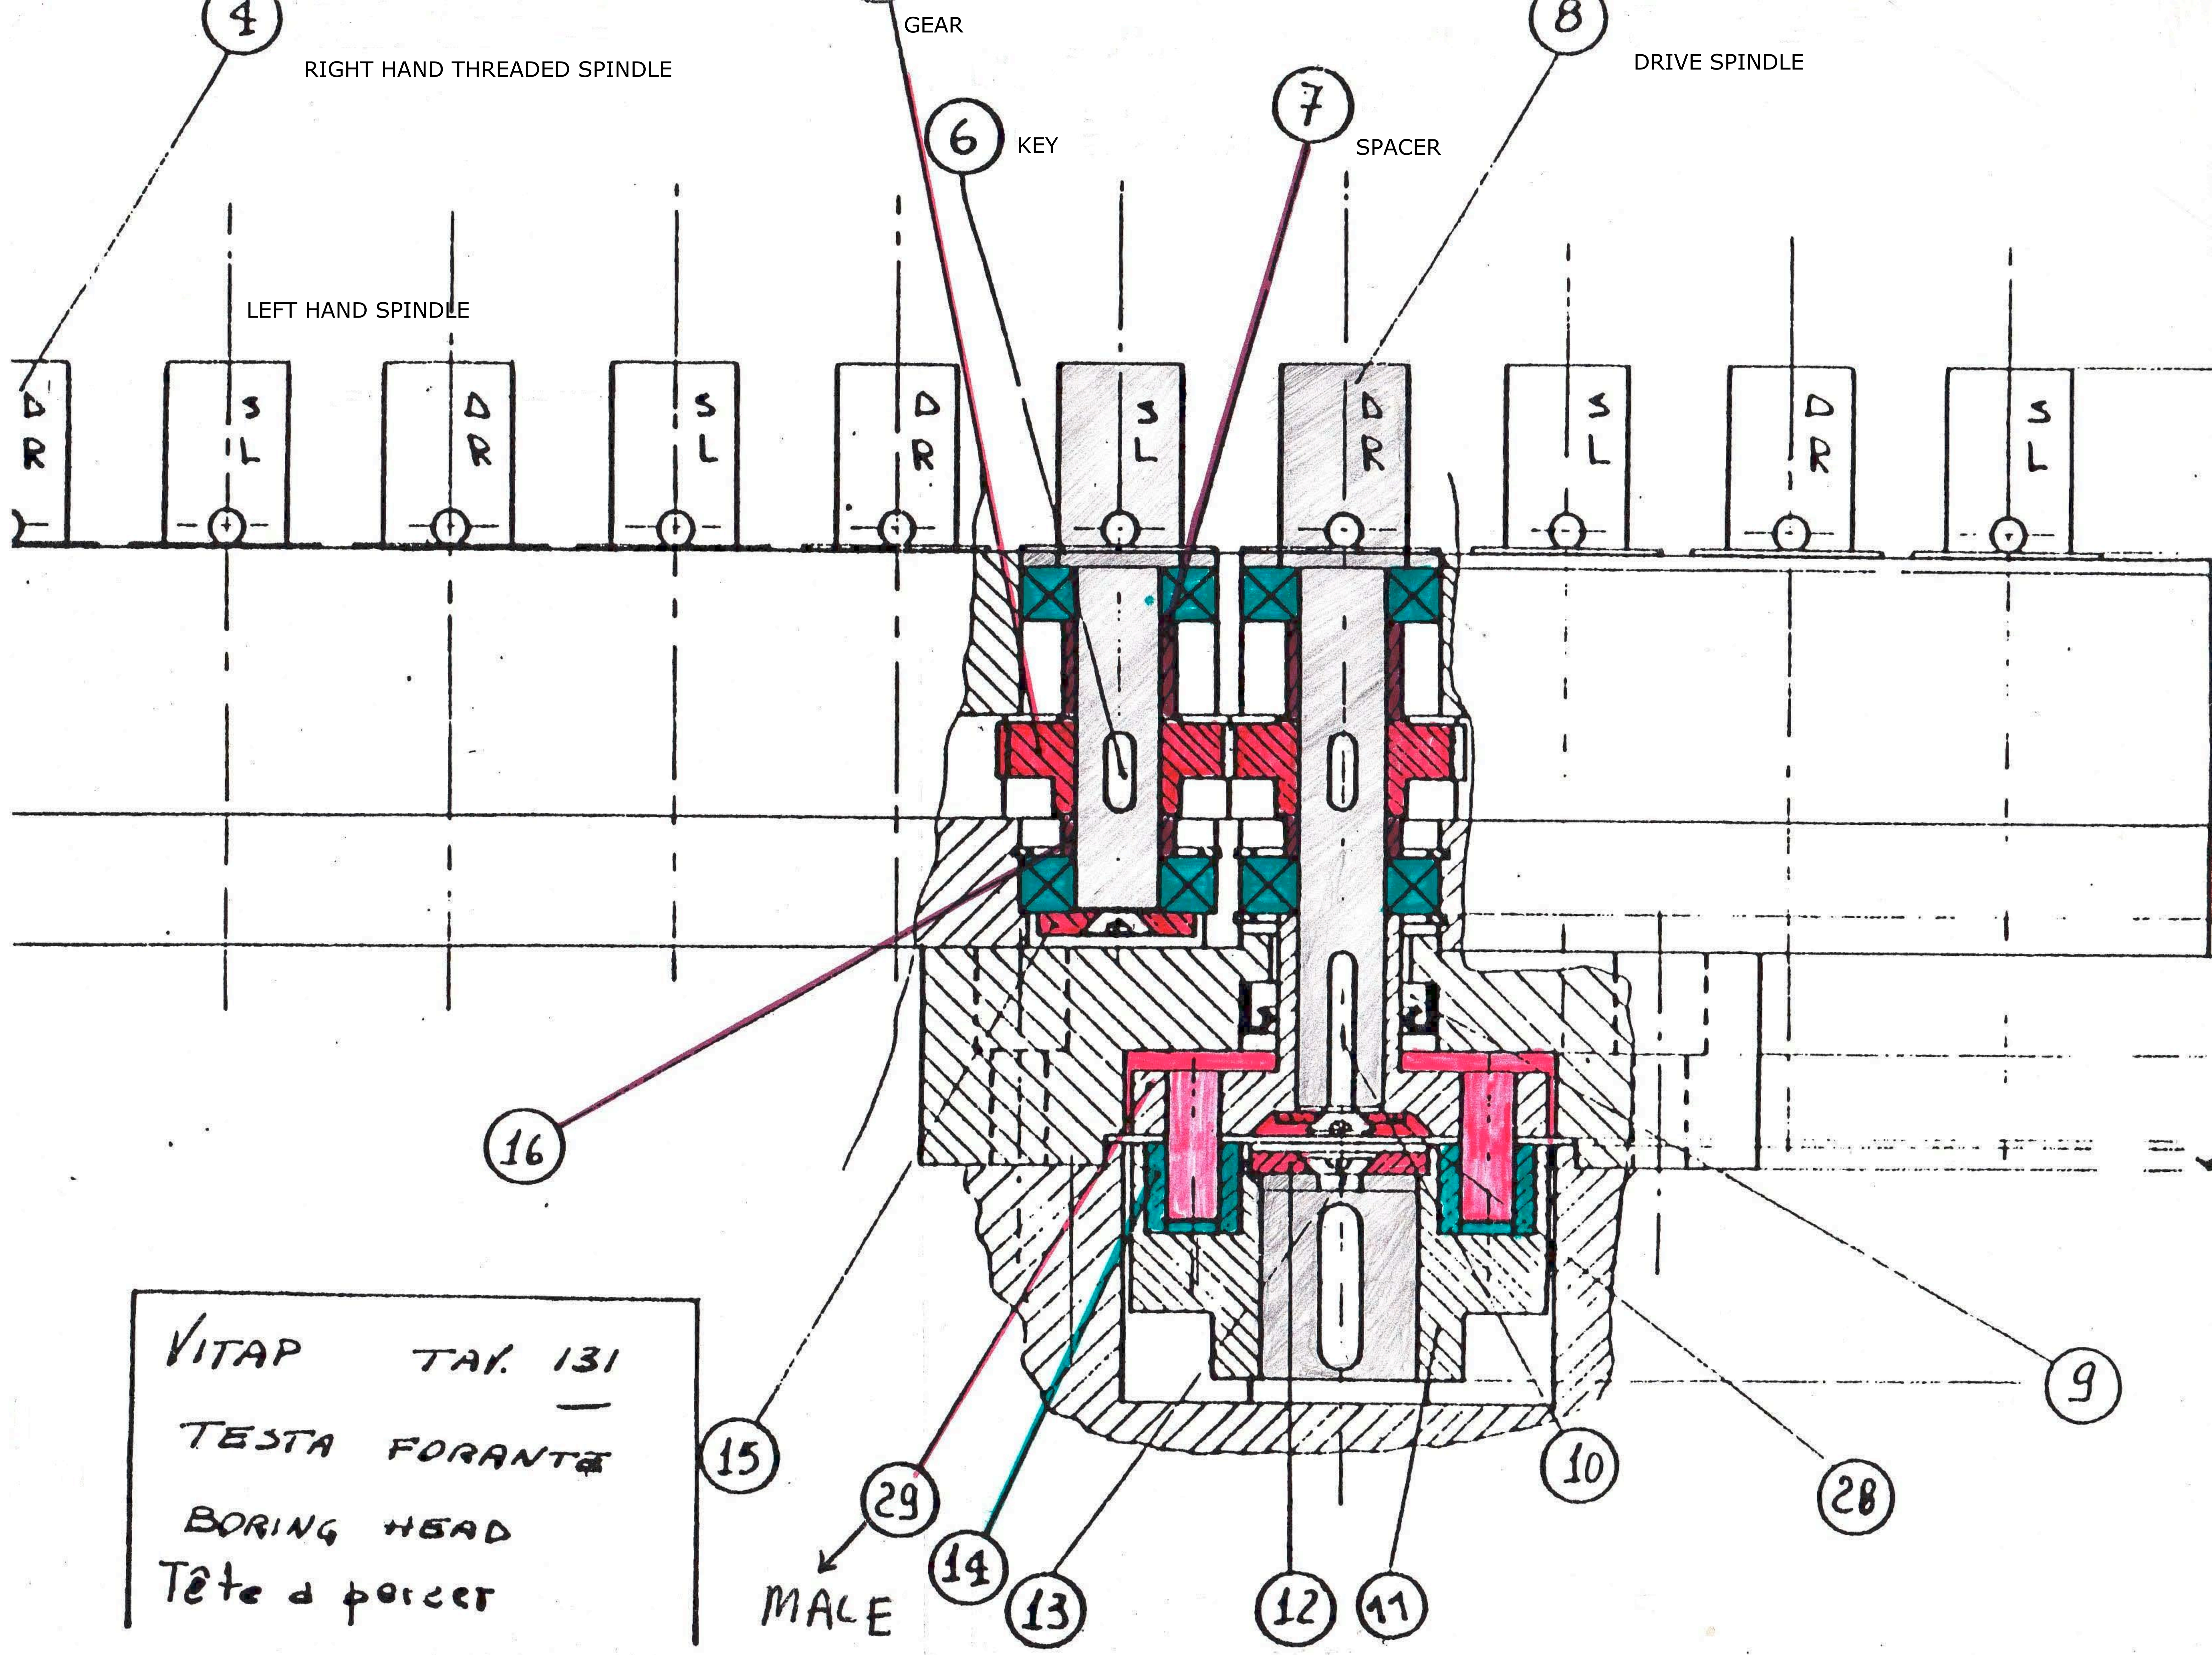

RIGHT HAND THREADED SPINDLE

DRIVE SPINDLE

LEFT HAND SPINDLE

GEAR

KEY

SPACER

VITAP TAY. 131
 —
 TESTA FORANTE
 BORING HEAD
 Tête à percer

MALE